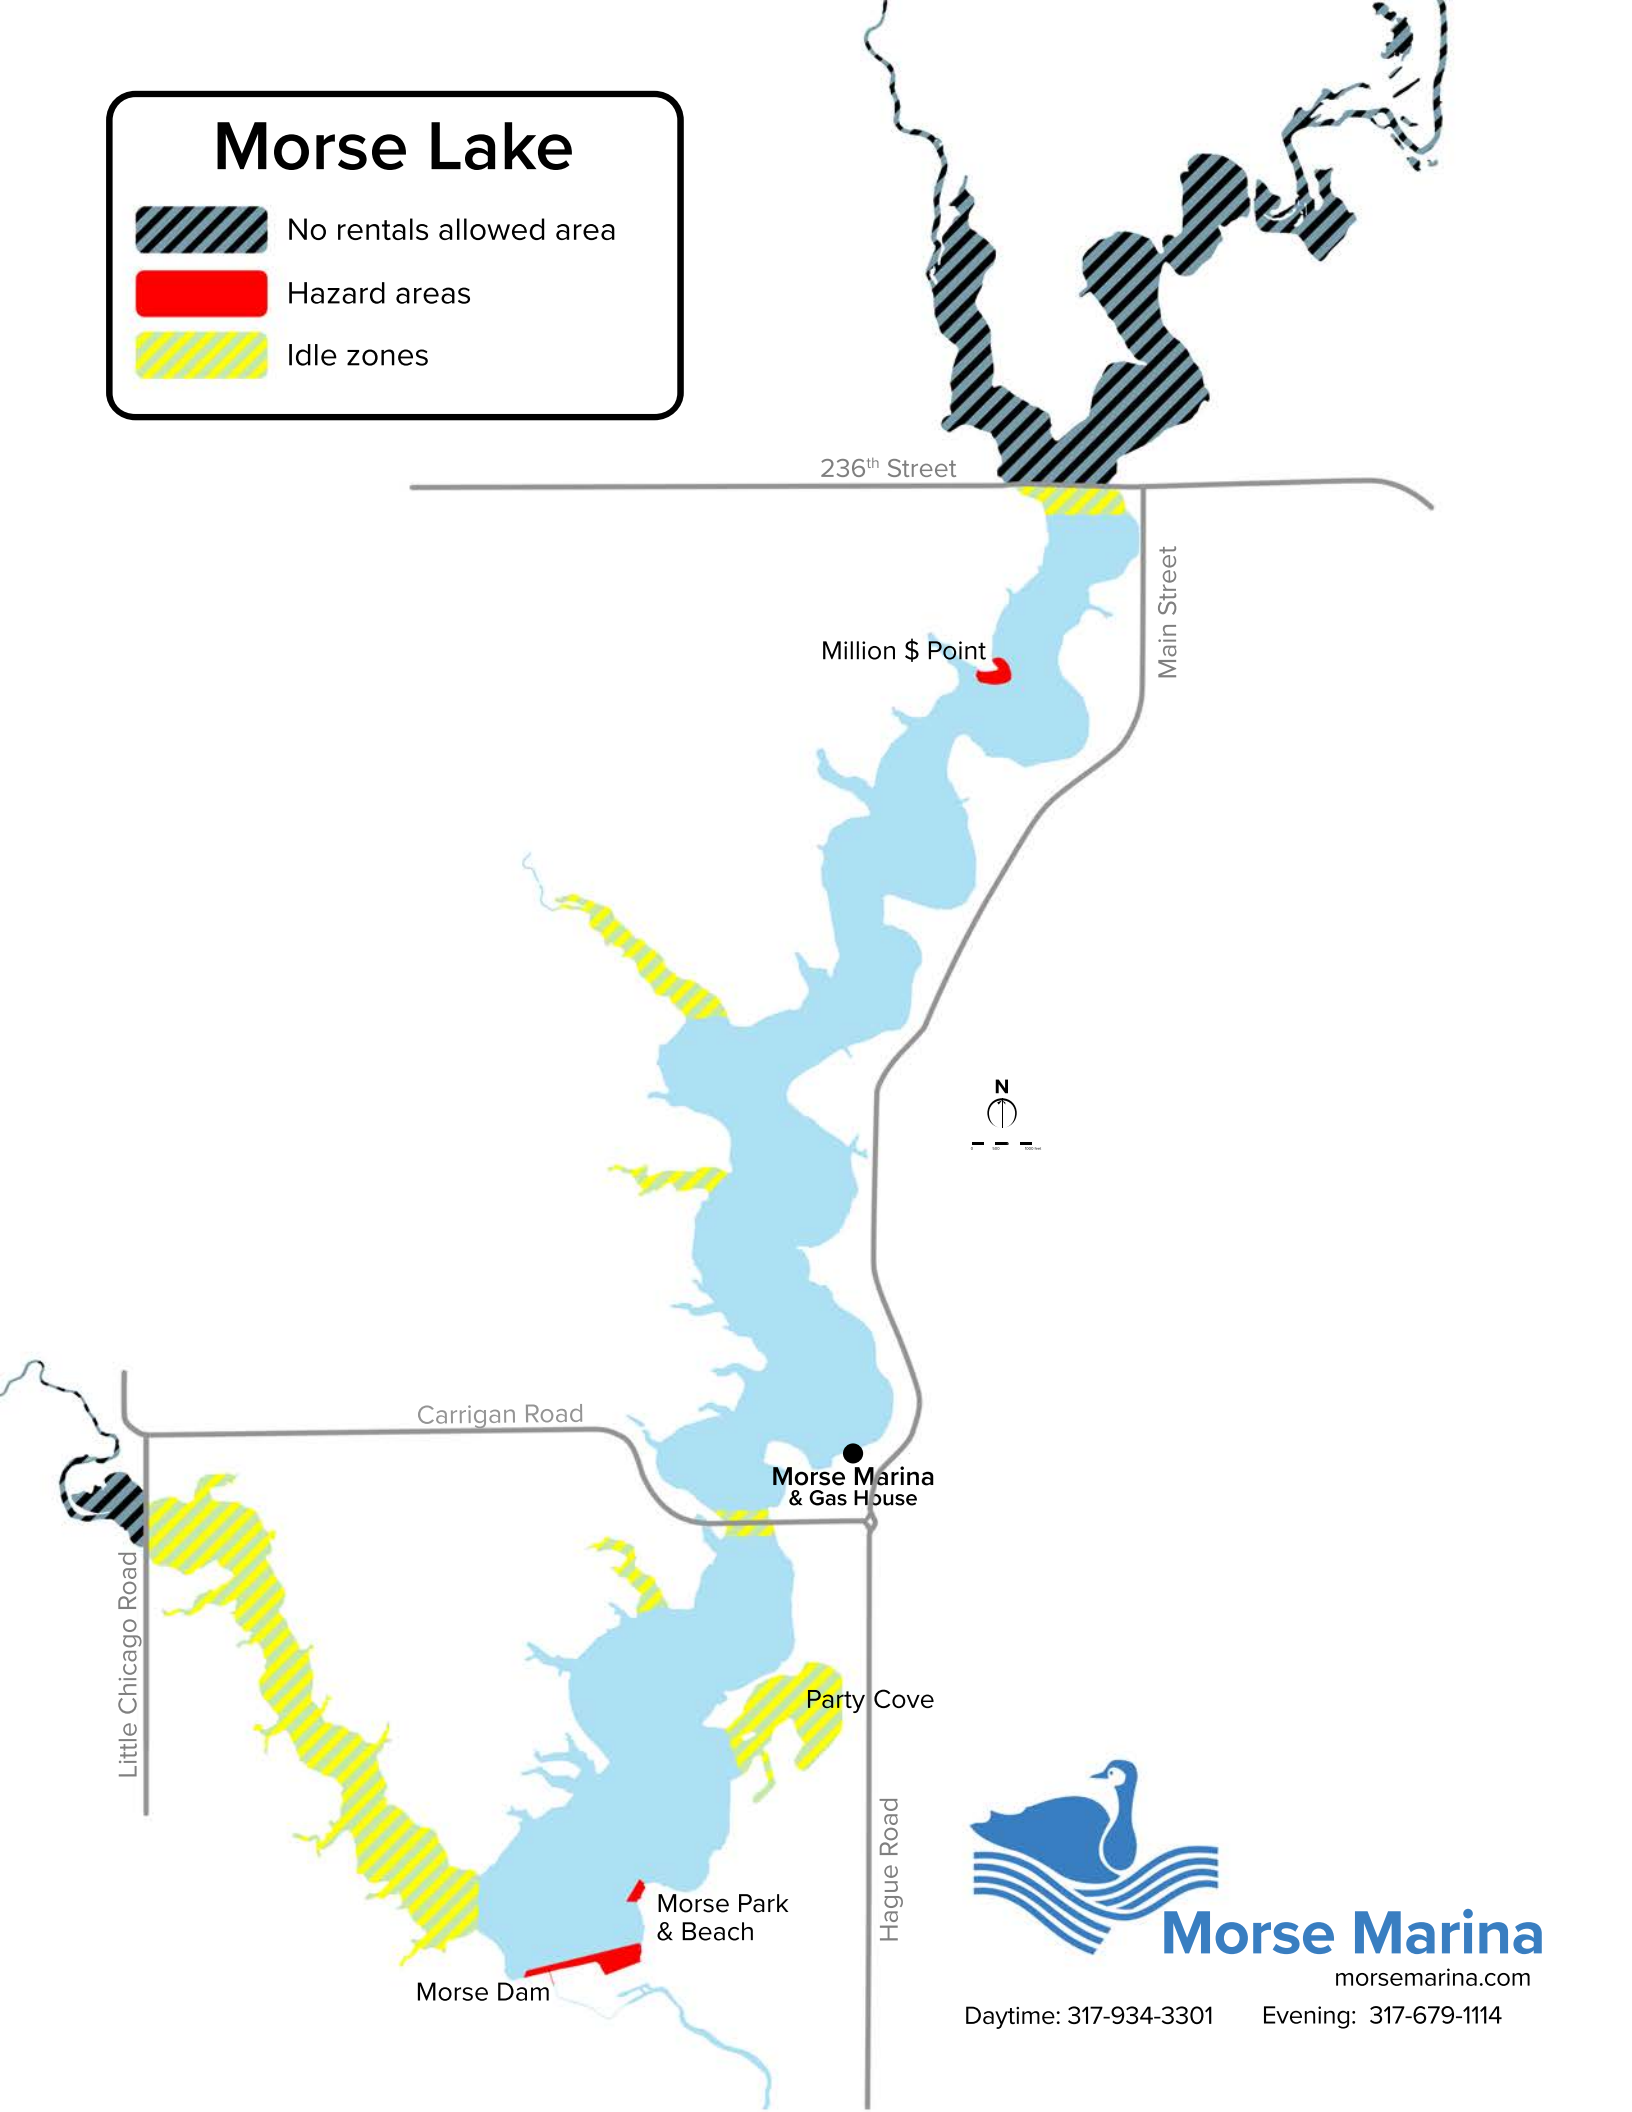

Morse Lake

No rentals allowed area

Hazard areas

Idle zones

Morse Marina

morsemarina.com

Daytime: 317-934-3301

Evening: 317-679-1114